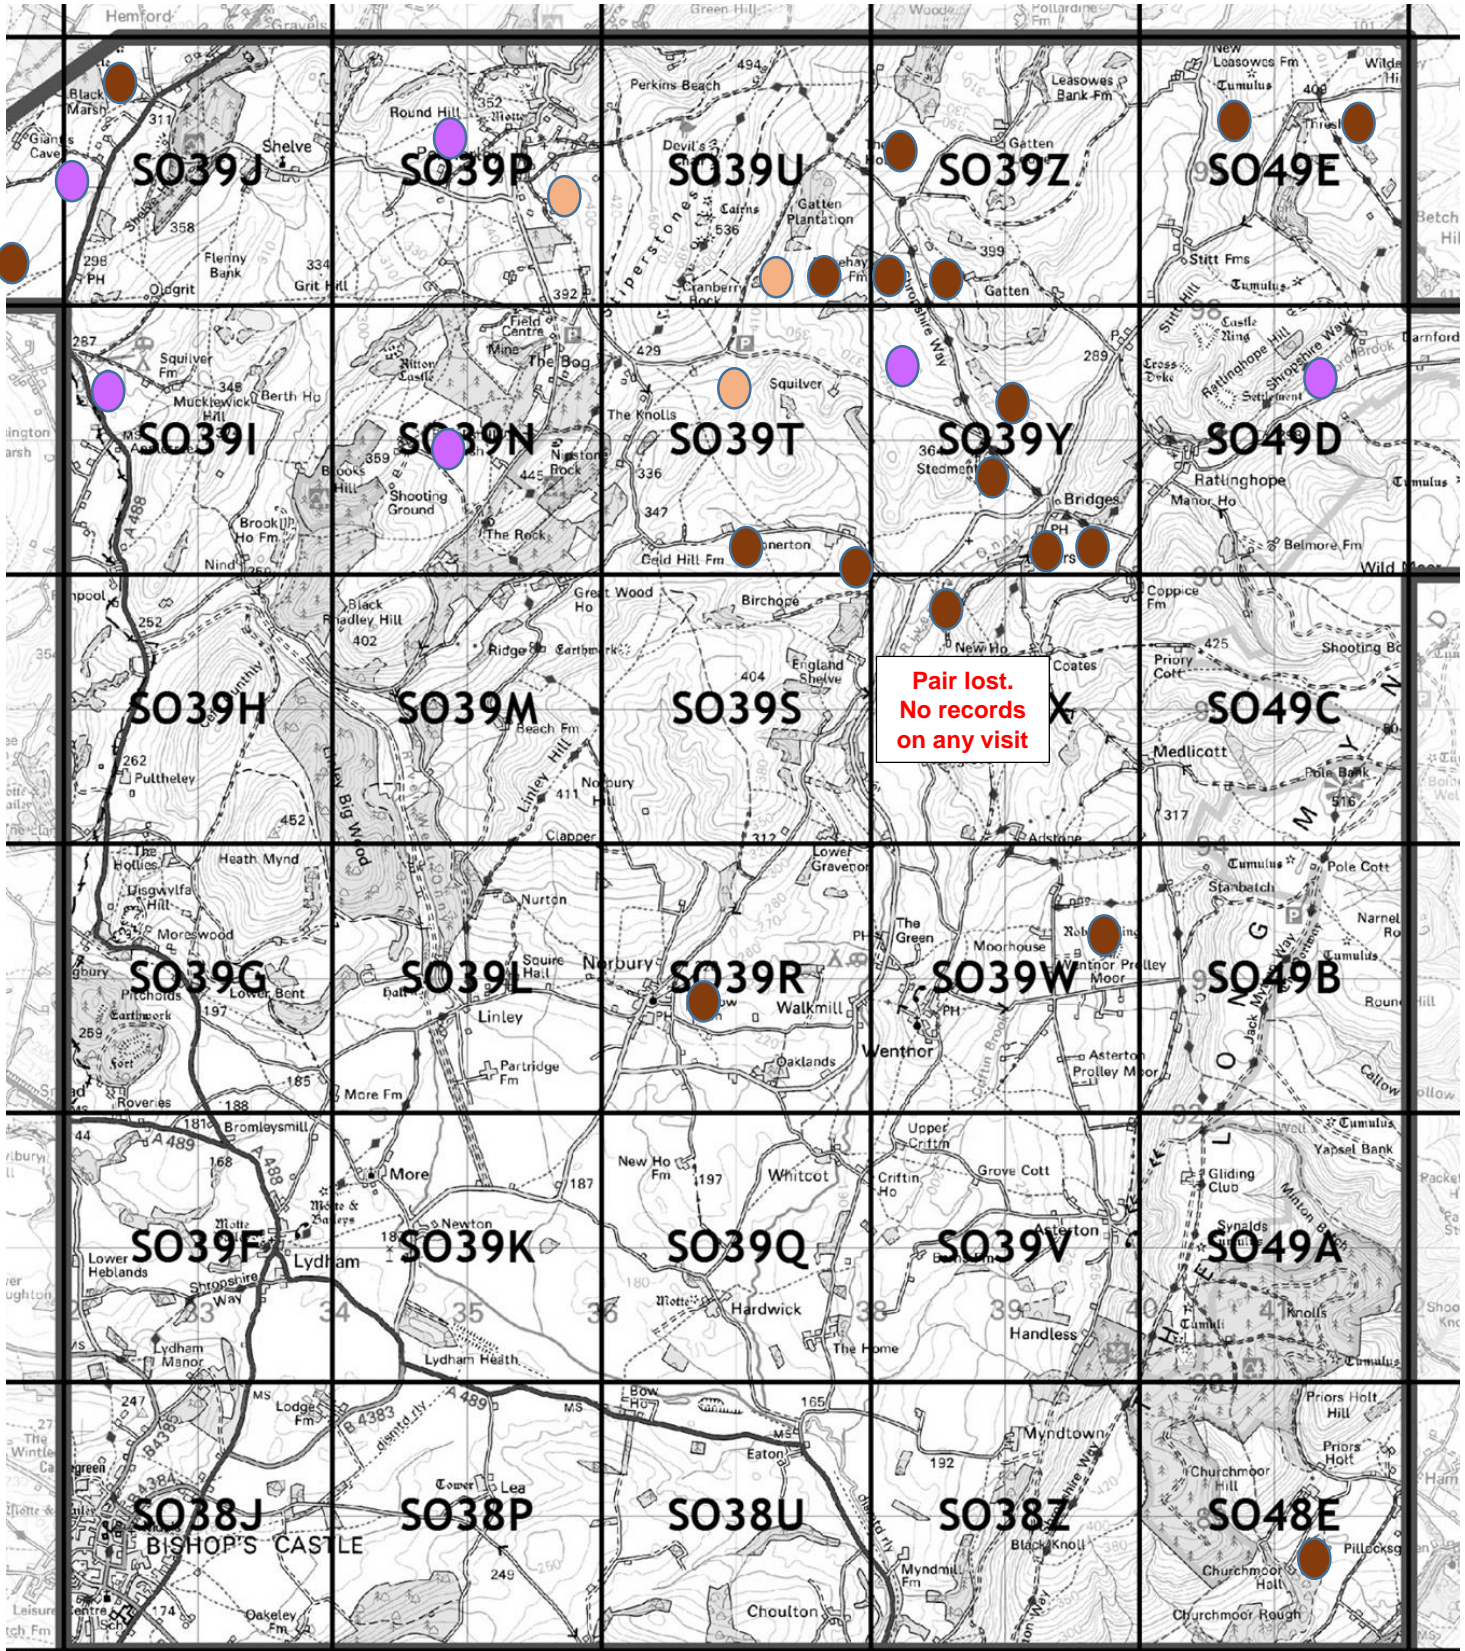

# Curlew Population and Distribution 2015

Estimate, based on Records from All Surveys

Pair lost.  
No records  
on any visit

	Territory	Possible Additional Territory	Still Active in Third Survey Period	Fledged Young
No.	17	3	5	0
<b>Total:</b>	<b>23 - 26 pairs, including 1 pair in Square 0</b>			
	<b>This compares with 29 - 31 pairs, including 2 pairs in Square 0, in 2014.</b>			