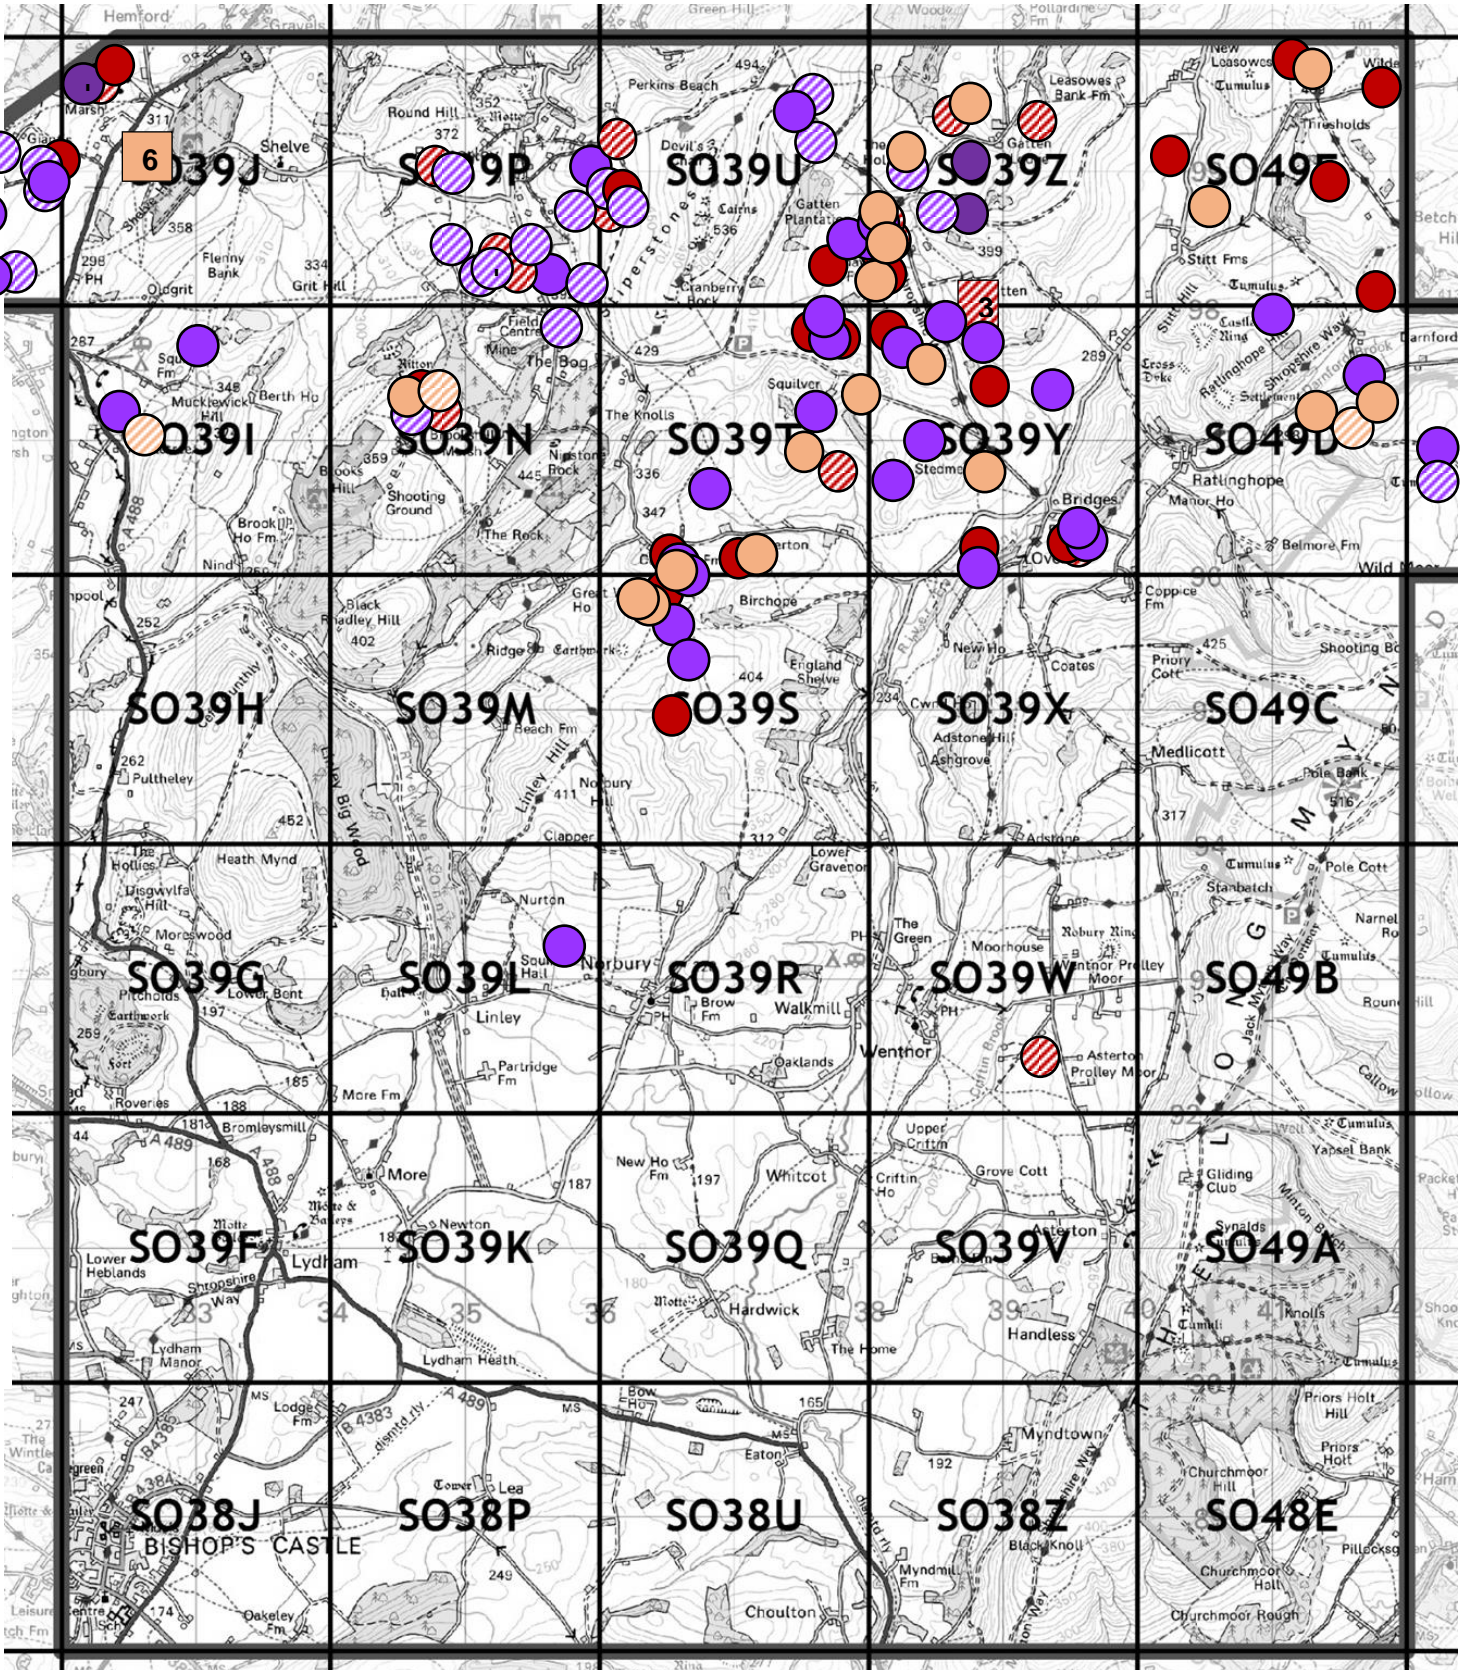

Upper Onny Wildlife Group Curlew Records 2023 All Survey Records, All Periods

Survey Period:	First (Up to 9 April)	Second (Up to 7 May)	Third (3 - 18 June)
Survey Observation	●	●	●
Casual Observation	▨	▨	▨